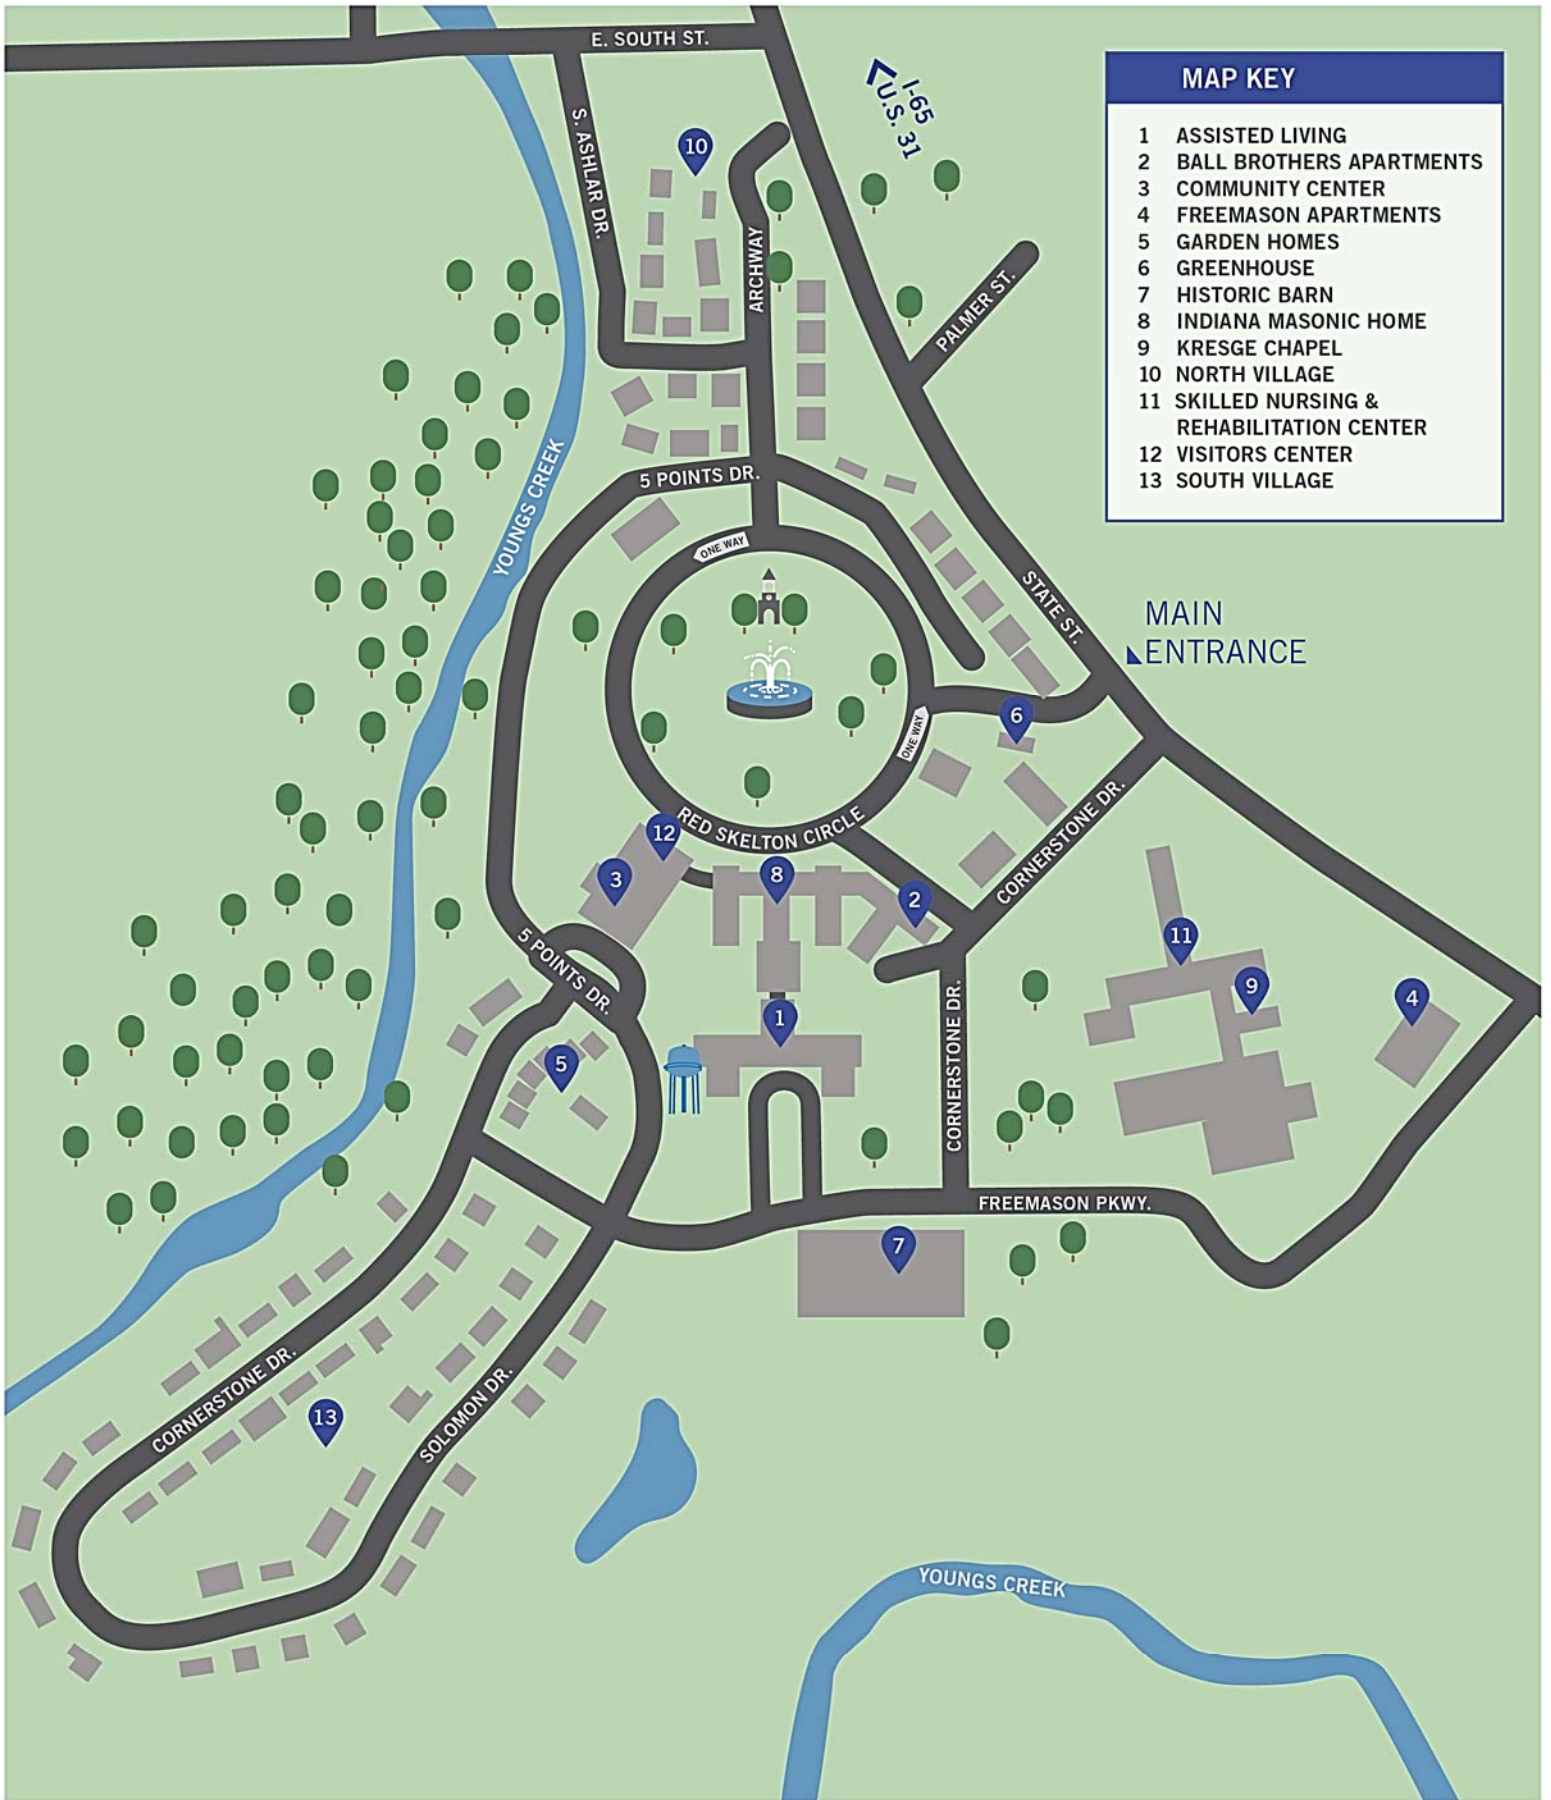

COMPASS PARK

INDIANA MASONIC HOME

CAMPUS MAP

MAP KEY	
1	ASSISTED LIVING
2	BALL BROTHERS APARTMENTS
3	COMMUNITY CENTER
4	FREEMASON APARTMENTS
5	GARDEN HOMES
6	GREENHOUSE
7	HISTORIC BARN
8	INDIANA MASONIC HOME
9	KRESGE CHAPEL
10	NORTH VILLAGE
11	SKILLED NURSING & REHABILITATION CENTER
12	VISITORS CENTER
13	SOUTH VILLAGE